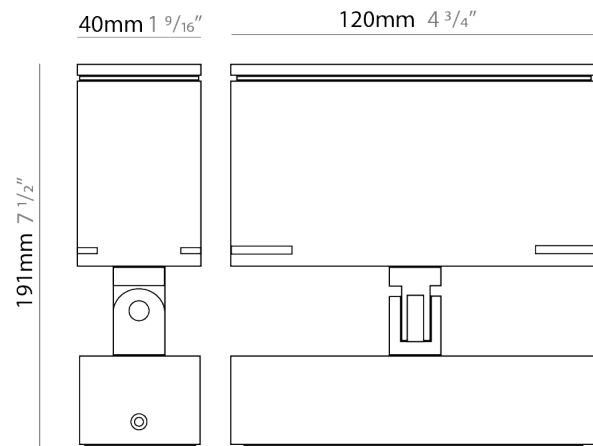

TARGET SURFACE

E9F232- _____ - _____
base number   Finish   Lens
                         Options   Options

1. To build a product code in our configurator select the specify button on the base model # product page
2. To build a manual product code on this datasheet choose from the options listed below in blue font and add the suffix to the base model #

GENERAL

Series: Target
Brand: Platek
Division: Exterior
Mounting Type: Surface
Mounting Location: Above Ground
Subcategory: Flood

PHYSICAL

Shape: Rectangle
Length (mm): 120
Length (in): 4 3/4
Width (mm): 40
Width (in): 1 9/16
Height (mm): 191
Height (in): 7 1/2
Light Distribution: Adjustable / Direct
Screws: A4 stainless steel
Diffuser: Clear tempered glass
Fixture Finish: [BLK / WHI / GRY / COR / ANT / BRZ](#)
Fixture Material: Aluminum Die Cast
Cable Details: 2000mm Cable

ELECTRICAL

Lamp Type: LED
Total Output Wattage (W): 8
Dimming: DMX
Driver Included: No
Driver Location: Remote
Driver Type: Constant Current - Universal
Driver Class: Class 2
Input Voltage (V): 120 - 277
Constant Current (MA): 700

LED

Number of LEDs: 4
Color Temperature (°K): RGBW
CRI: >80 CRI
Lamp Life (hrs): 60000
Special LEDs offerings: RGBW

OPTICAL

Optic°: [9 / 24 / 48 / ELL](#)
Adjustability: Tilt 90°

RATINGS AND CERTIFICATIONS

Certified By: Certified for North American Standards
IP Rating: IP66
IK Rating: IK08
Bug Rating: B3 U0 G0