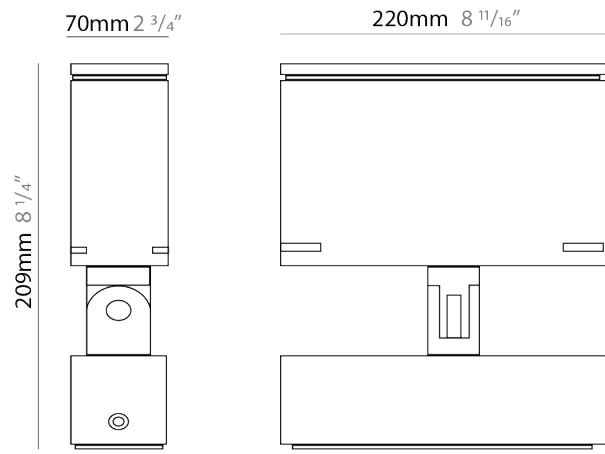

PROJECT _____
TYPE _____
SPECIFIER _____
QUANTITY _____
DATE _____

TARGET SURFACE

E9F234- -
base number   Finish   Lens
                         Options   Options

1. To build a product code in our configurator select the specify button on the base model # product page
2. To build a manual product code on this datasheet choose from the options listed below in blue font and add the suffix to the base model #

GENERAL

Series: Target
Brand: Platek
Division: Exterior
Mounting Type: Surface
Mounting Location: Above Ground
Subcategory: Flood

PHYSICAL

Shape: Rectangle
Length (mm): 220
Length (in): 8 ¹¹/₁₆
Width (mm): 70
Width (in): 2 ³/₄
Height (mm): 213
Height (in): 8 ³/₈
Light Distribution: Adjustable / Direct
Screws: A4 stainless steel
Diffuser: Clear tempered glass
Fixture Finish: BLK / WHI / GRY / COR / ANT / BRZ
Fixture Material: Aluminum Die Cast
Cable Details: 2000mm Cable

ELECTRICAL

Lamp Type: LED
Total Output Wattage (W): 32
Dimming: DMX
Driver Included: No
Driver Location: Remote
Driver Type: Constant Current - Universal
Driver Class: Class 2
Input Voltage (V): 120 - 277
Constant Current (MA): 700

LED

Number of LEDs: 16
Color Temperature (°K): RGBW
CRI: >80 CRI
Lamp Life (hrs): 60000
Special LEDs offerings: RGBW

OPTICAL

Optic°: 9 / 24 / 48 / ELL
Adjustability: Rotational 330°; Tilt 90°

RATINGS AND CERTIFICATIONS

Certified By: Certified for North American Standards
IP rating: IP66
IK Rating: IK08
Bug Rating: B2 U0 G0